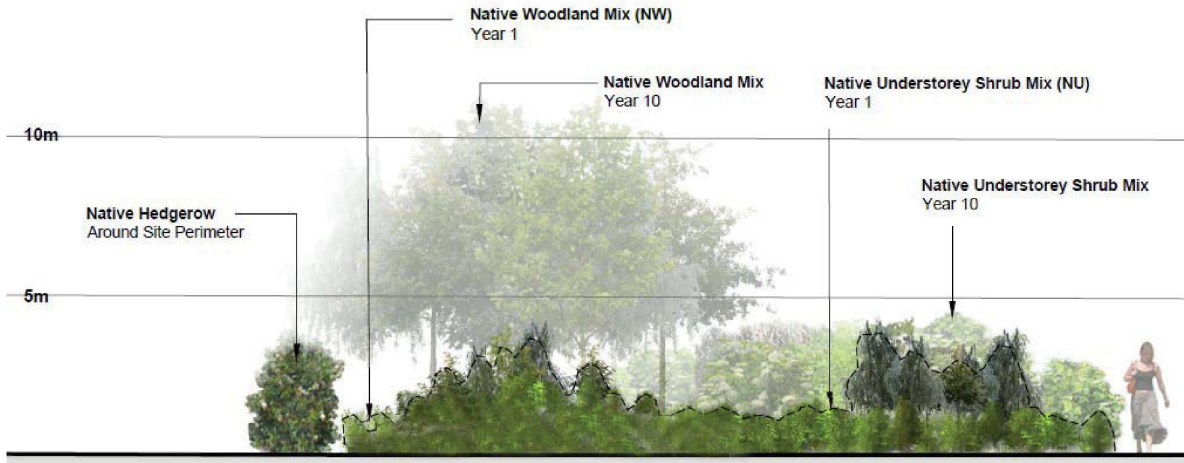

Landscape Sections

THIS COPY HAD BEEN MADE BY OR WITH THE AUTHORITY OF RYEDALE DISTRICT COUNCIL PURSUANT TO SECTION 47 OF THE COPYRIGHT DESIGNS AND PATENTS ACT 1988. UNLESS THAT ACT PROVIDES A RELEVANT EXCEPTION TO COPYRIGHT, THE COPY MUST NOT BE COPIED WITHOUT THE PRIOR PERMISSION OF THE COPYRIGHT OWNER.

Drawing ref. WA-HL-P2- 1.5